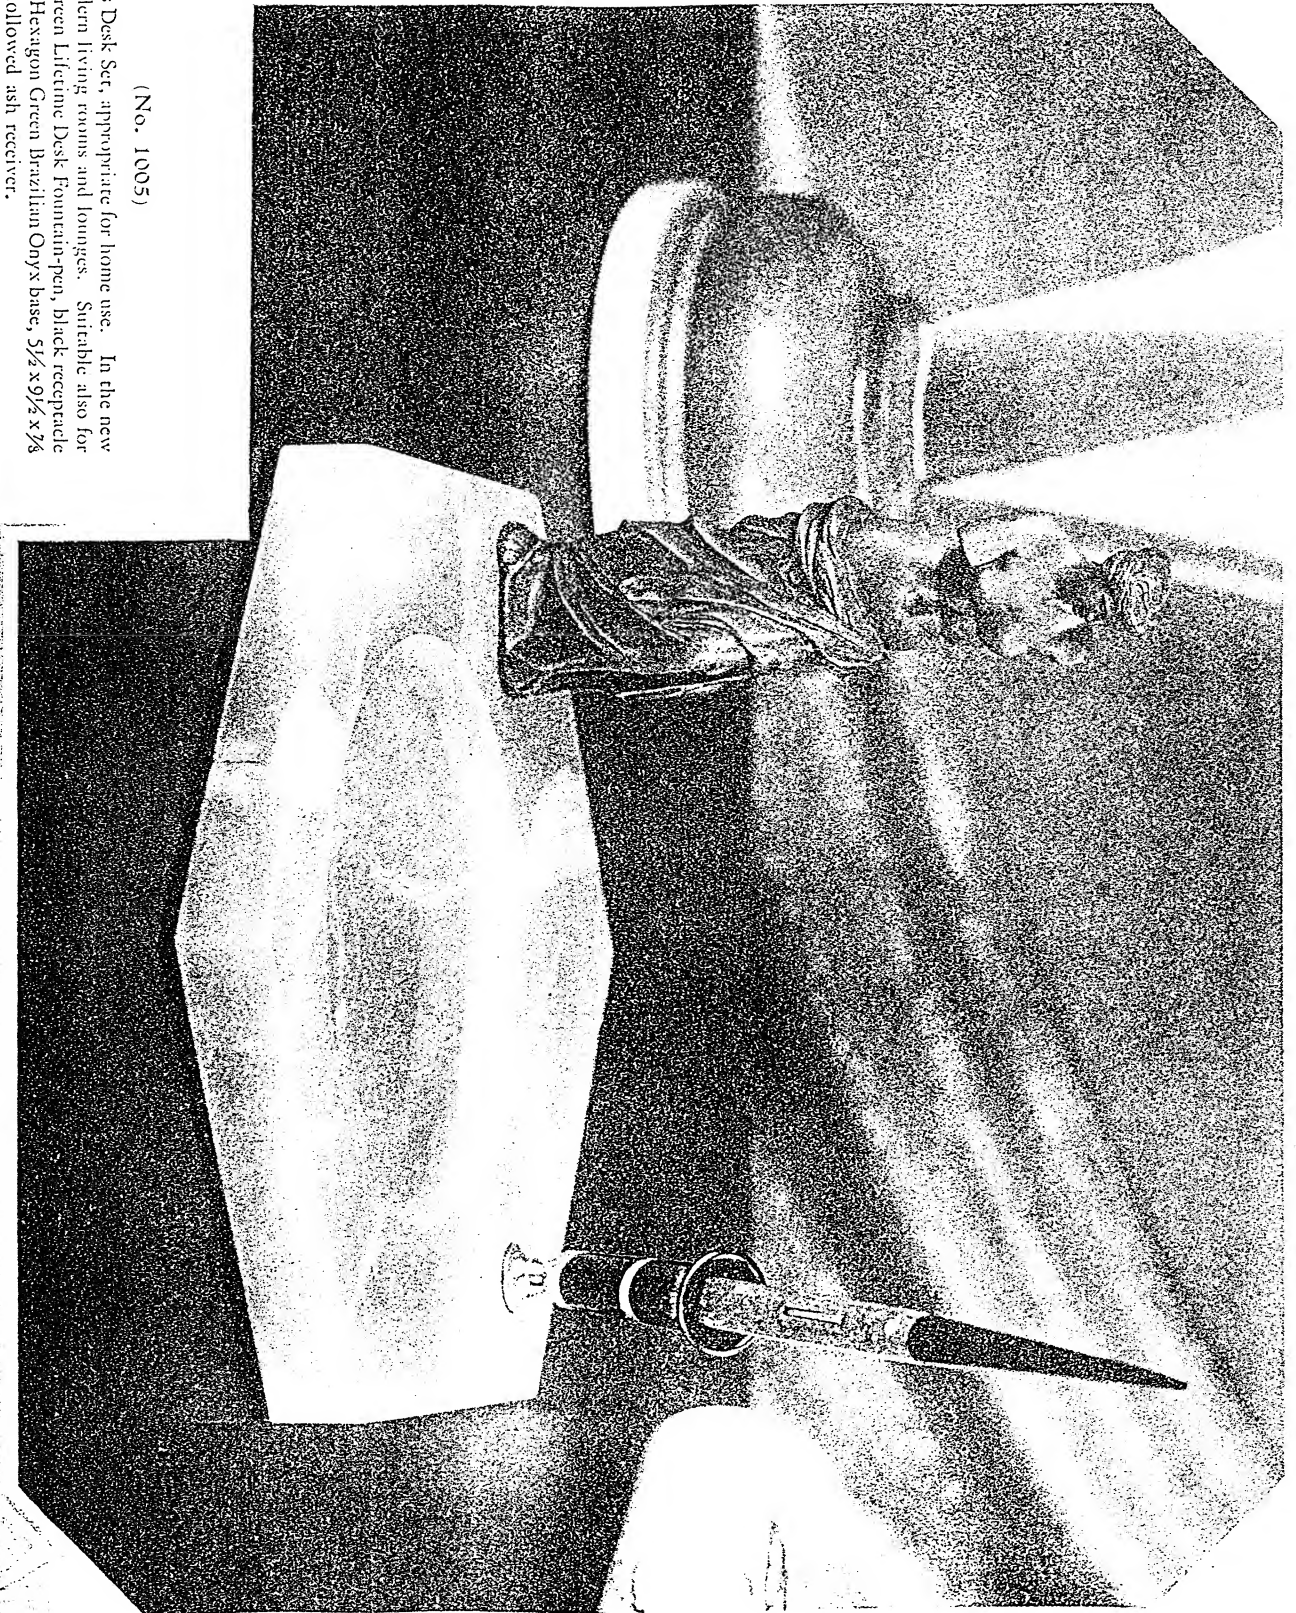

(No. 1005)

BRONZE Venus Desk Set, appropriate for home use. In the new mode for modern living, rooms and lounges. Suitable also for club use. Jade Green Lifetime Desk Fountain-pen, black receptacle with gold band. Hexagon Green Brazilian Onyx base, $5\frac{1}{2} \times 9\frac{1}{2} \times 7\frac{1}{4}$ in. thick, with hollowed ash receiver.

Bronze, List price $58

PA
7/74

PA
7/74